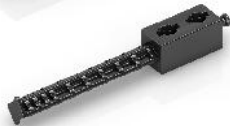

STEM AMUSEMENT PARK SET LONDON EYE & FERRIS WHEEL

Product code: **STEM56**

x81

x44

x42

x22

x58

x114

x22

x266

x72

x1

x202

x16

x4

x122

x1

x20

x266

x1

x1

x2

x1

x2